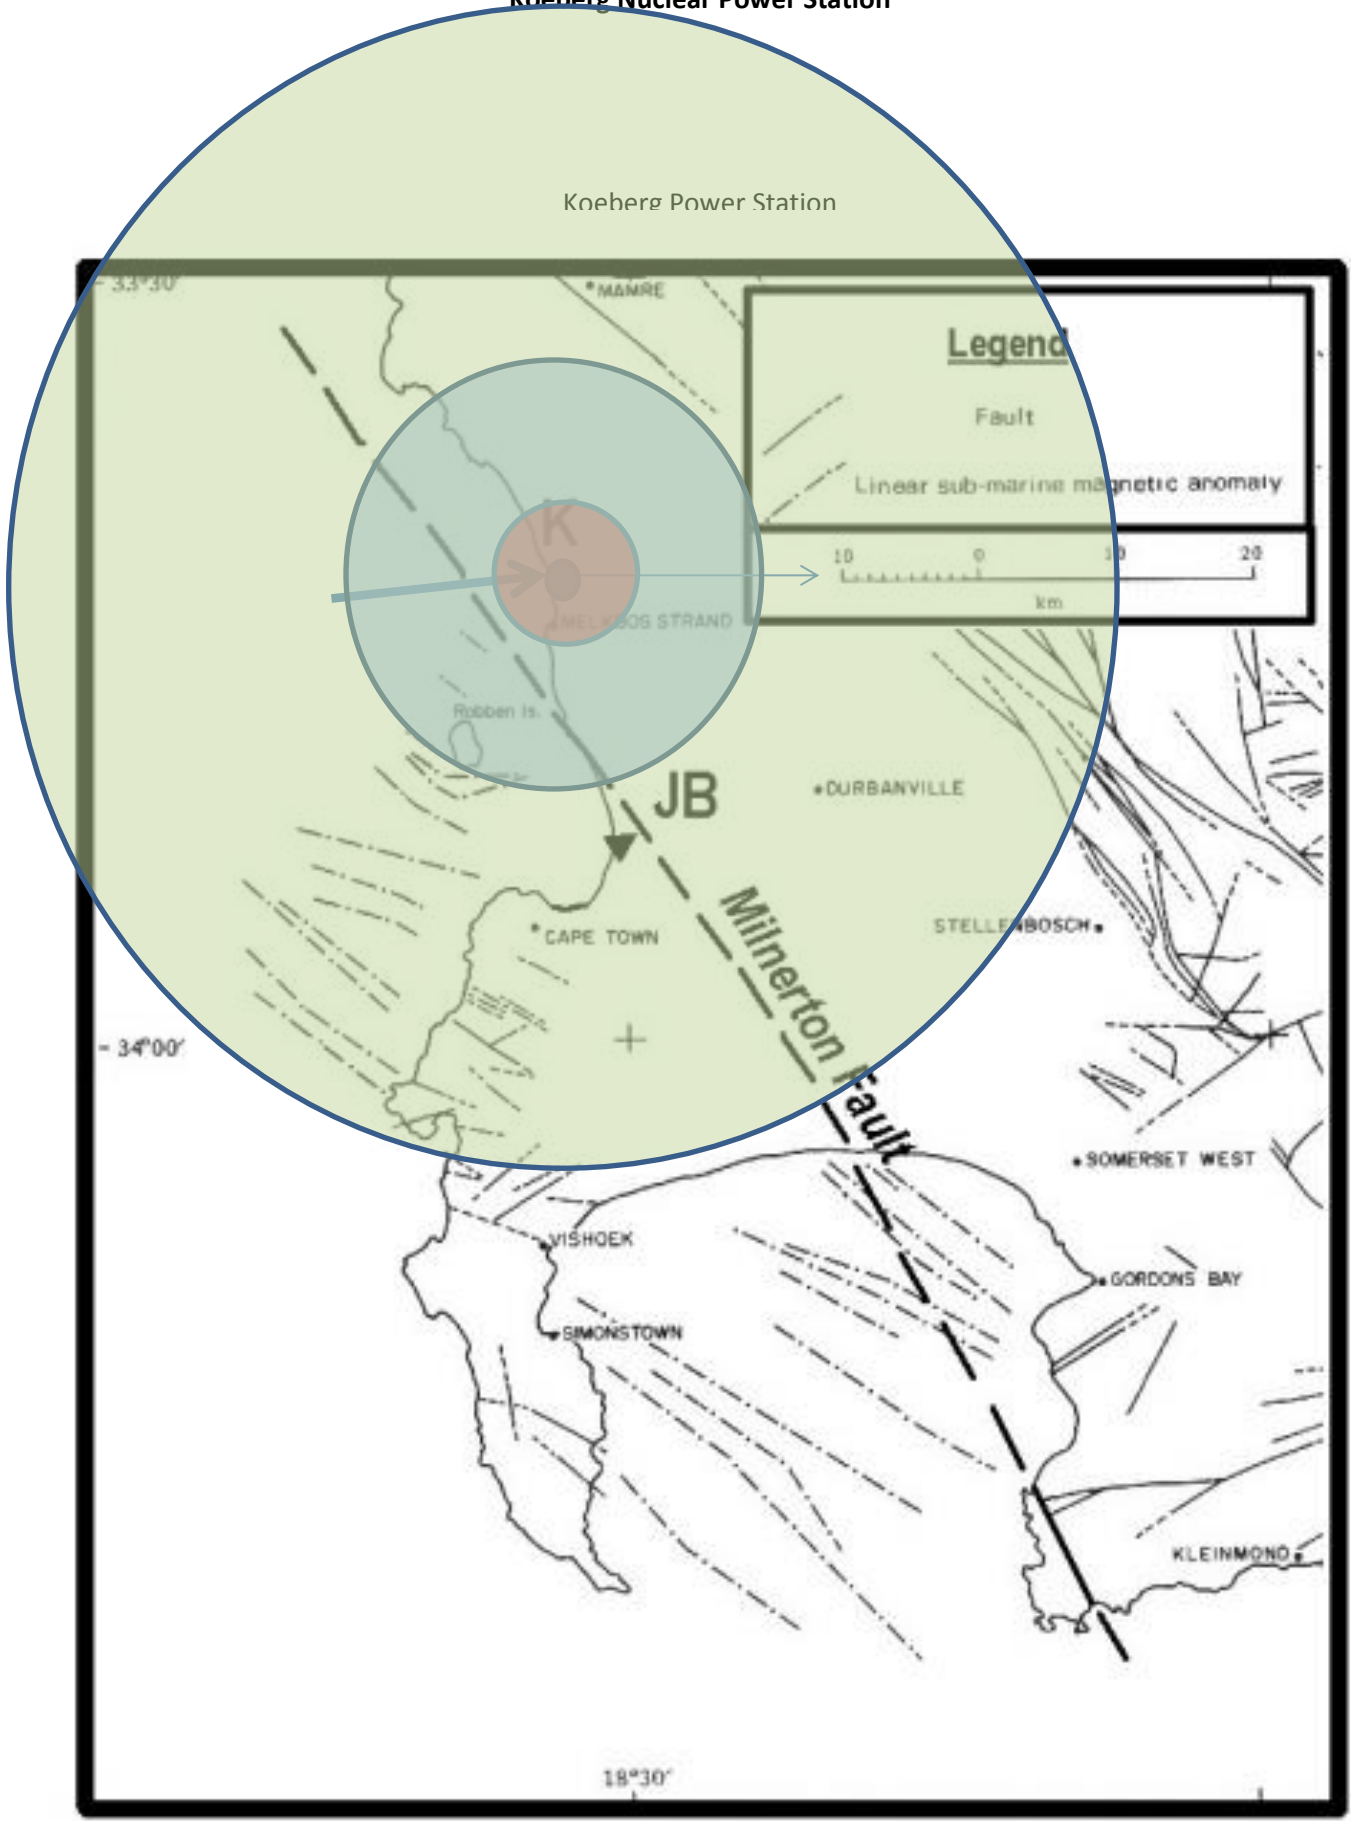

Koeberg Nuclear Power Station

Koeberg Power Station

Key: Koeberg Nuclear Power Station 

5 km radius 

16 km radius 

40km radius 