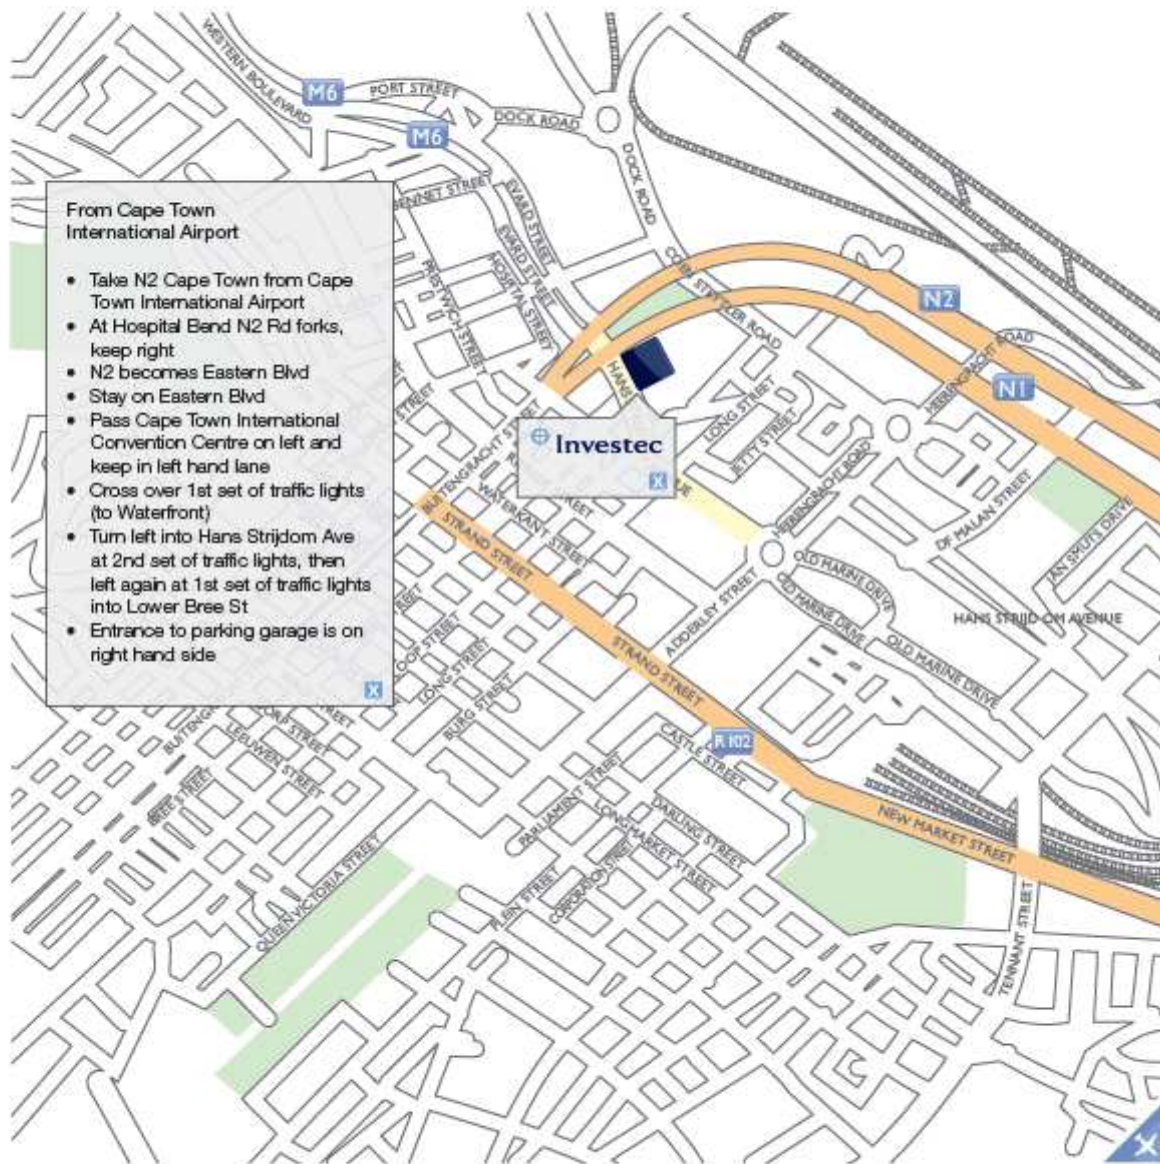

Cape Town

36 Hans Strijdom Avenue
 Foreshore
 Cape Town 8001, South Africa
 Tel +27 21 416 1000
 www.investec.com

From Cape Town International Airport

- Take N2 Cape Town from Cape Town International Airport
- At Hospital Bend N2 Rd forks, keep right
- N2 becomes Eastern Blvd
- Stay on Eastern Blvd
- Pass Cape Town International Convention Centre on left and keep in left hand lane
- Cross over 1st set of traffic lights (to Waterfront)
- Turn left into Hans Strijdom Ave at 2nd set of traffic lights, then left again at 1st set of traffic lights into Lower Bree St
- Entrance to parking garage is on right hand side

N

0 km 1000 m

Investec office

Direction to airport